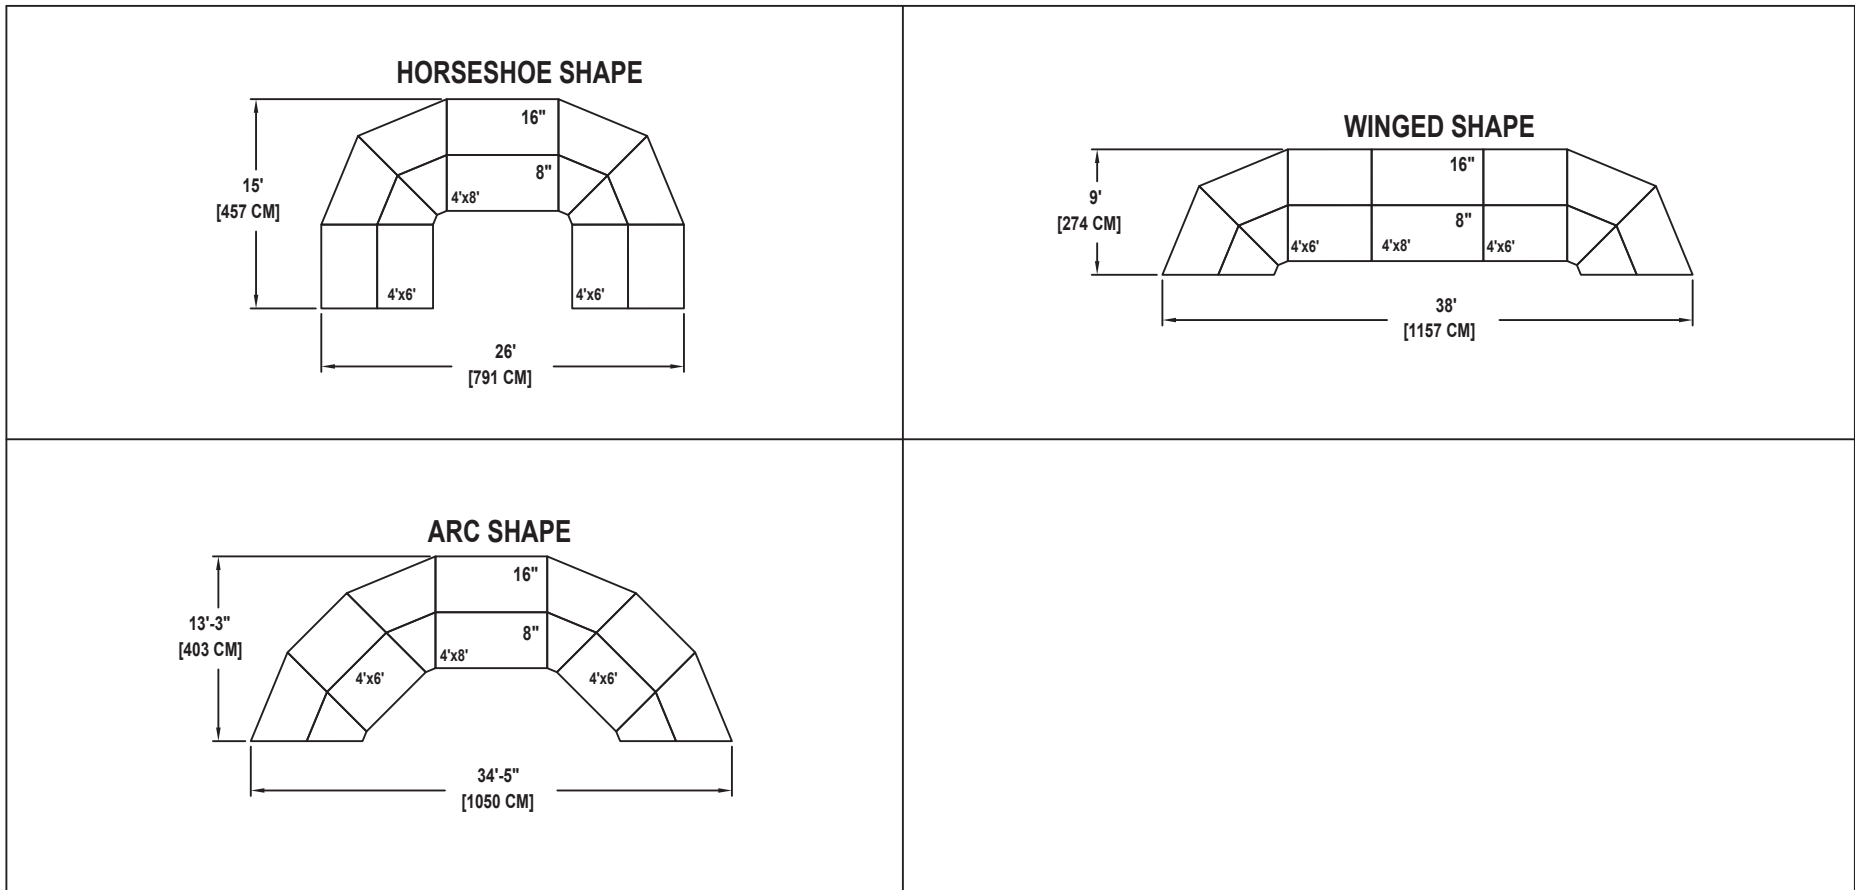

SEATED BAND / ORCHESTRA RISER SET

NO. 895

SEATING CAPACITY NOT USING THE FLOOR, 26.

SEATING CAPACITY WITH ONE ROW ON THE FLOOR, 29.

SEATING CAPACITY IS BASED ON 32" CHAIR SPACING.

Wenger®

C O R P O R A T I O N